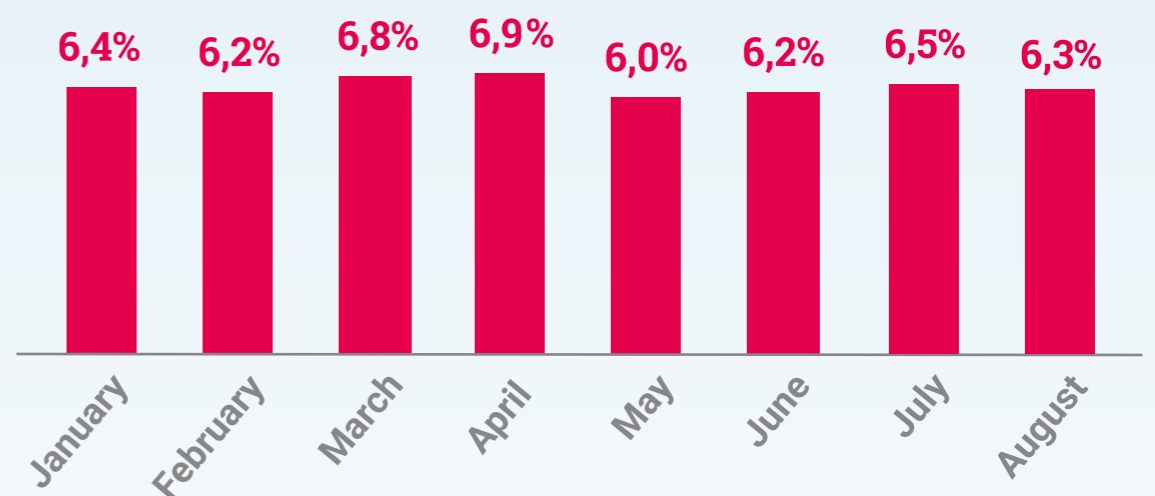

2024 Sees Atmedia's Thematic TV Channels Hitting the 6,4% Audience Share Mark

6,4%

Each Month, Atmedia Reaches
56% TV Viewers

5,3 M

Unique Viewers in TG 4+ ⁽²⁾

Atmedia Represents 25 Measured
Thematic Channels of Various Genres