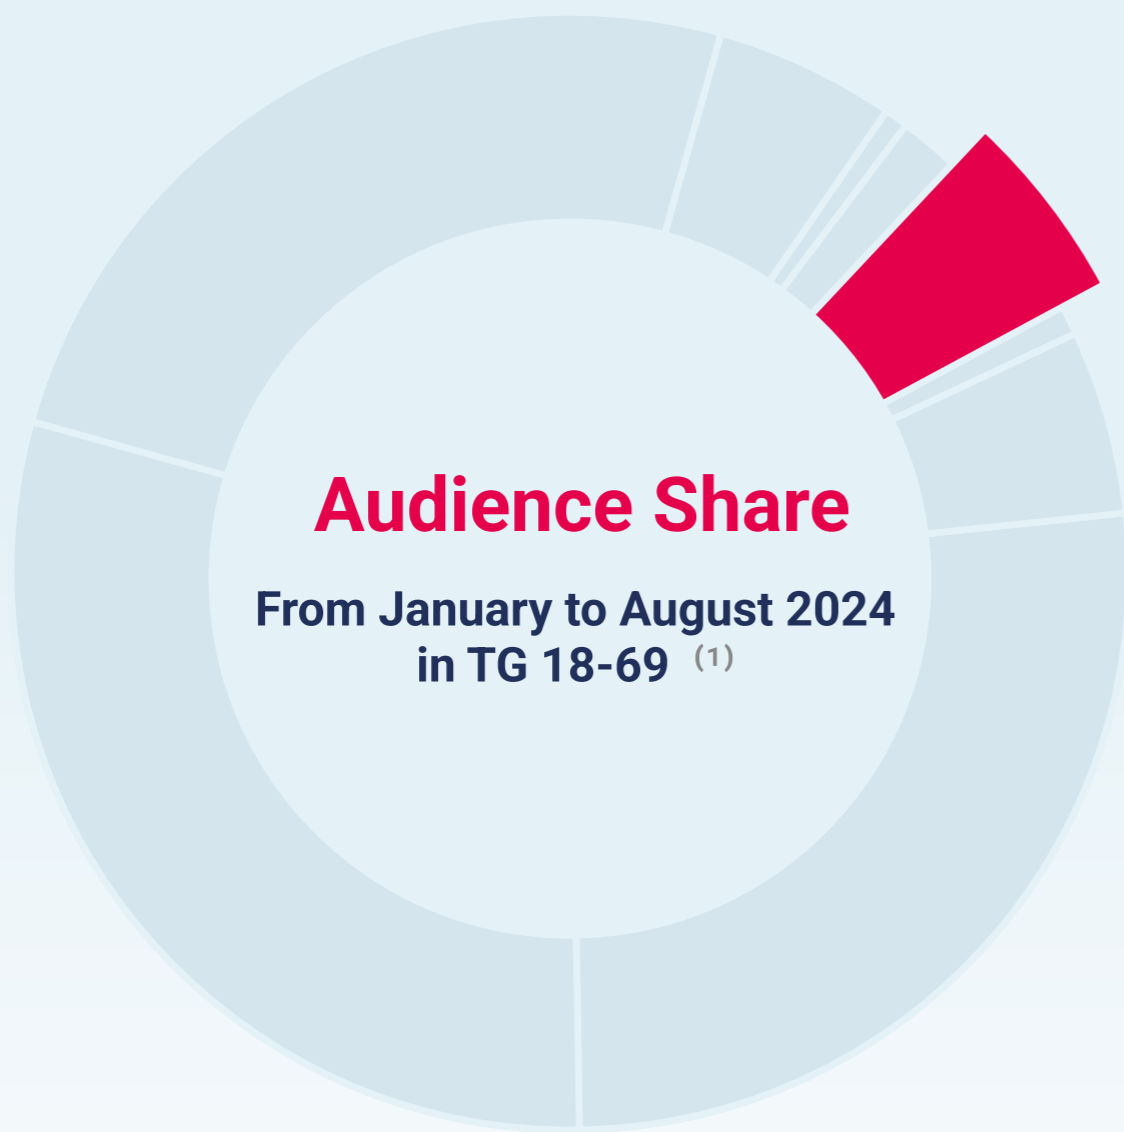

2024 Sees Atmedia's Thematic TV Channels Hitting the 6,4% Audience Share Mark

6,4%

Each Month, Atmedia Reaches
56% TV Viewers

5,3 M

Unique Viewers in TG 4+ ⁽²⁾

Atmedia Represents 25 Measured
Thematic Channels of Various Genres